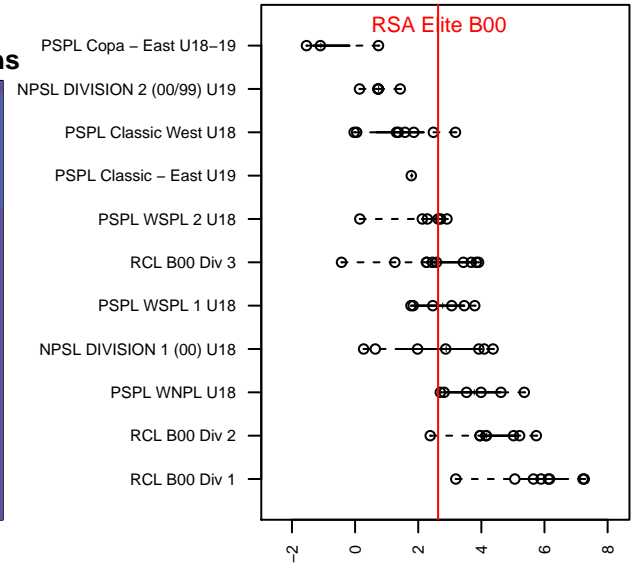

**attack and defense rating
relative to others at age
and all opponents in last 13 months**